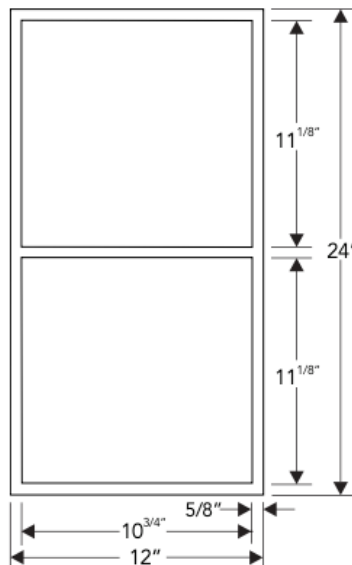

neelnox

LET
THERE
BE **DESIGN.**

FEATURES

- Premium 304 Grade Stainless Steel
- Flushmount Profile
- Equipped with SoundDefy™ noise concealing technology
- Sloped bottom ensures proper drainage of water
- Y I B O N D adhesive included to tile the back of the shelf as per client's preference
- Optional Top Mount Installation as per client's preference
- Fillers provided to Flushmount with tiles of thicknesses 4mm, 6mm, 8mm, 10mm & 12mm
- No installation hardware required

Model	Profile	Size (Niche)	Size (Outer)	Rim	Depth	Bottom Slope
Y-53	Flushmount	10 ^{3/4} x 11 ^{1/8} inches 274 x 284 mm	12 x 24 inches 305 x 610 mm	5/8 inches 15 mm	3 ^{3/4} inches 97 mm	3/16 inches 5 mm

Product as shown in polished finish

Y-53P

Dimension in inches

Installation Notes

Cut out size : 11 x 23 inches

NOTE: Dimensions subject to change without notice.